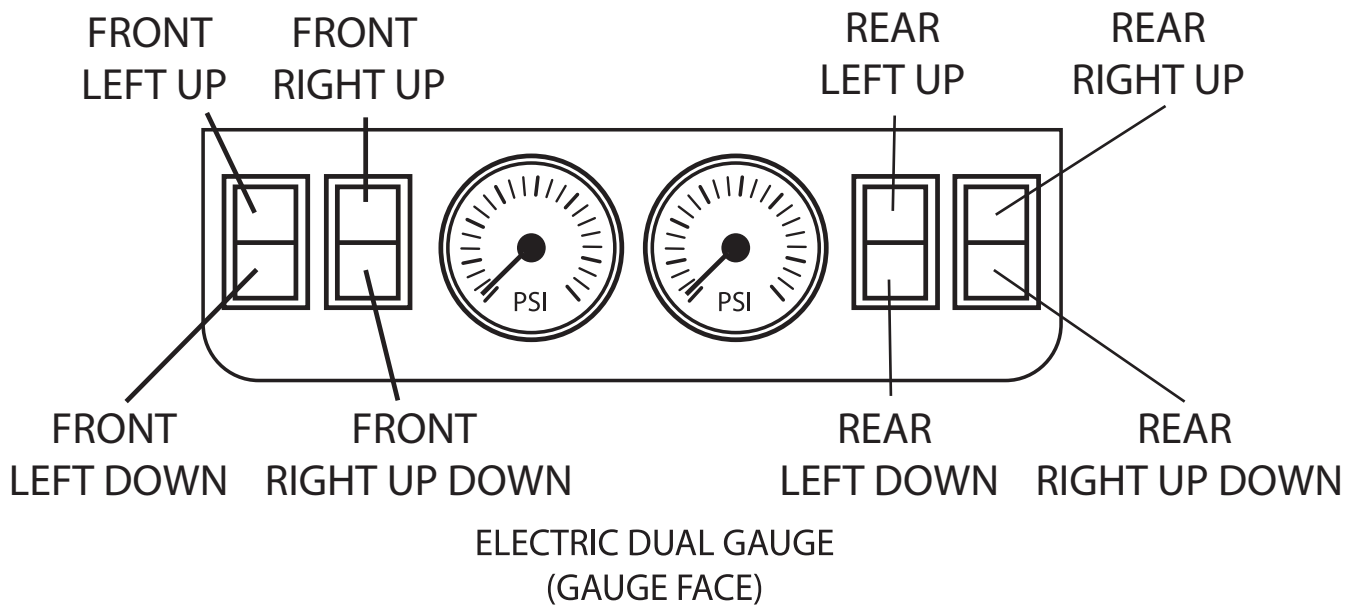

ELECTRIC GAUGE INSTALL

Recommended Configuration:

ELECTRIC VALVE